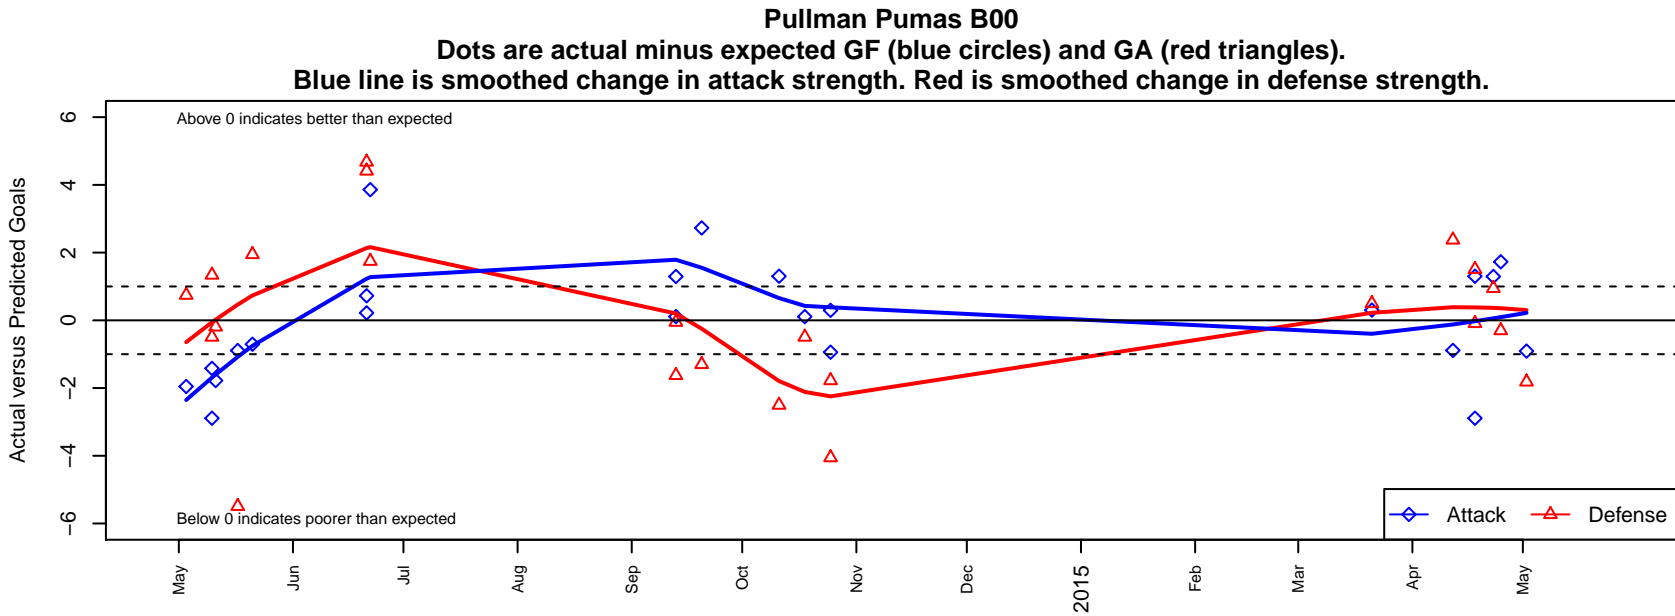

# Pullman Pumas B00

Pullman SC  
 Pullman, WA  
 B00 total strength=943  
 attack=2.98 defense=0.9  
 fall league = NWL BU14  
 spr league = Spr NWL BU14  
 notes= Konkel 2013, Sage 2014

alt names used:  
 Pullman Pumas  
 BU14 PULLMAN PUMAS-SAGE  
 PULLMAN PUMAS  
 PULLMAN PUMAS-SAGE

Venues played:  
 2013 Spr NWL U13 U13  
 2014 HotShot - Silver U13  
 2014 Snohomish United Invit U14 Gold  
 2014 NWL BU14  
 2014 Spr NWL BU14

**attack and defense variance (black dot)  
relative to other teams  
and top 10 in region**