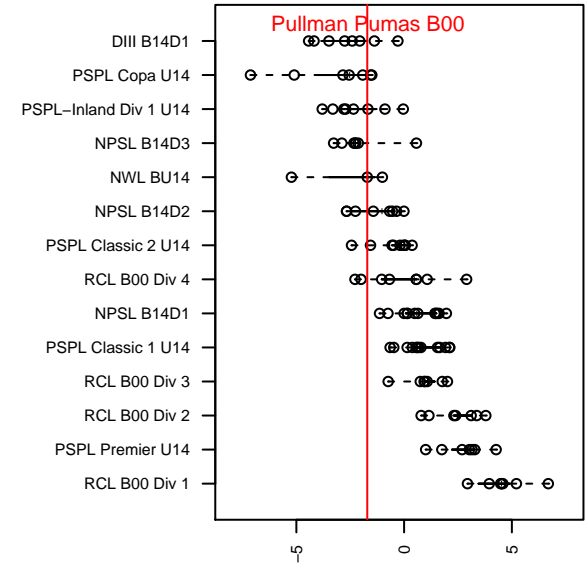

**attack and defense rating
relative to others at age
and all opponents in last 13 months**